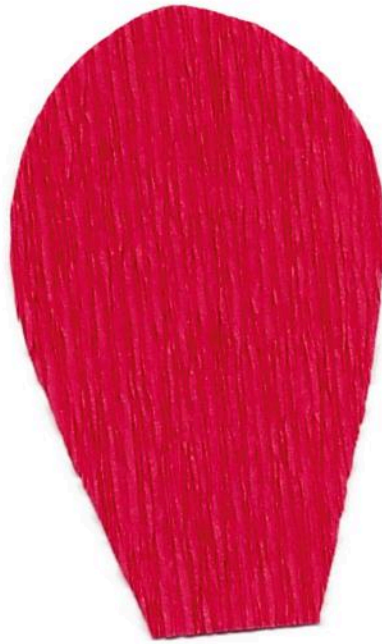

180g Cor at least 40g / 11mm cut paper:

8 cm - height
3 cm - width
cut 15 petals

8 cm height
6 cm width
cut 5 petals.

60-90 g crepe paper (in yellow)

cut one rectangle
2 cm x 1 cm
and cut fringes.